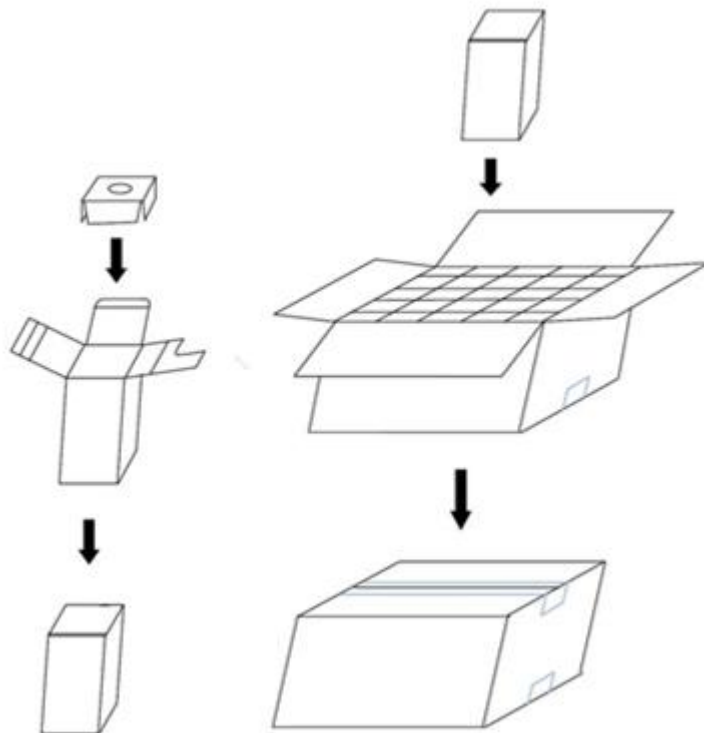

6. 梱包仕様

6-1. 梱包構成図

内箱		カートン	
サイズ (WxDxH)	数量	サイズ (WxDxH)	数量
55x55x72mm	1PCS	290x290x310mm	100pcs

梱包指示