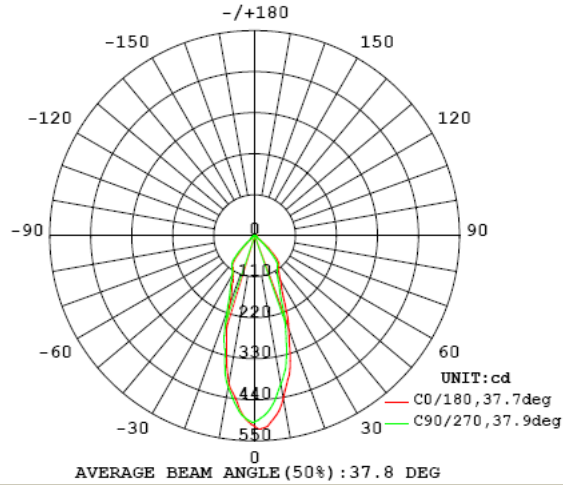

## 4.配光曲線と照度図

Flux out: 124.3 lm

3.281ft 1m	30.99, 47.99fc 333.6, 516.5lx	2.209ft 67.34cm
9.843ft 3m	3.444, 5.332fc 37.07, 57.39lx	6.628ft 202.03cm
16.4ft 5m	1.240, 1.920fc 13.34, 20.66lx	11.05ft 336.72cm
22.97ft 7m	0.6325, 0.9793fc 6.808, 10.54lx	15.47ft 471.41cm
29.53ft 9m	0.3826, 0.5924fc 4.119, 6.377lx	19.89ft 606.10cm

Height                      Eavg, Emax                      Angle: 37.22deg                      Diameter

Note: The Curves indicate the illuminated area and the average illumination when the luminaire is at different distance.