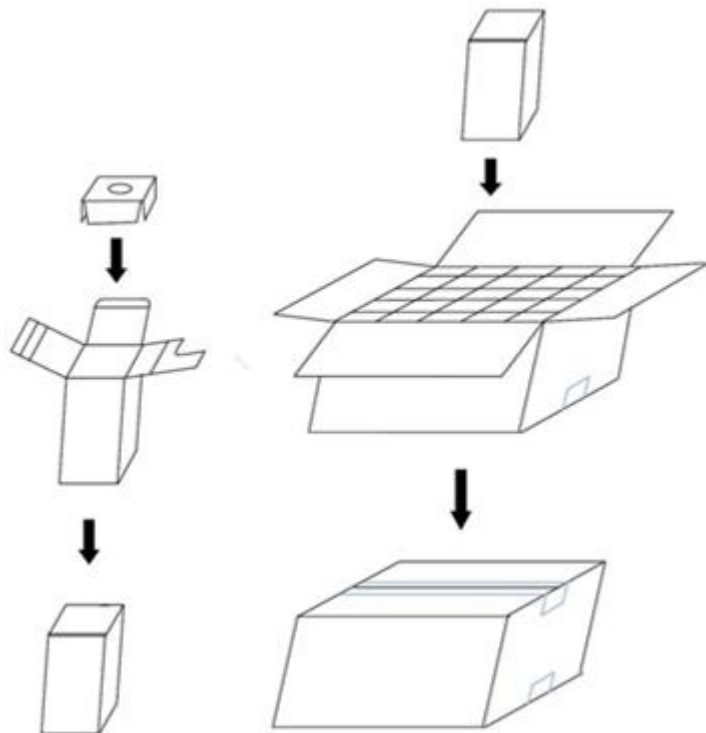

6. 梱包仕様

6-1. 梱包構成図

内箱		カートン	
サイズ (WxDxH)	数量	サイズ (WxDxH)	数量
55x55x72mm	1PCS	290x290x310mm	100pcs

梱包指示